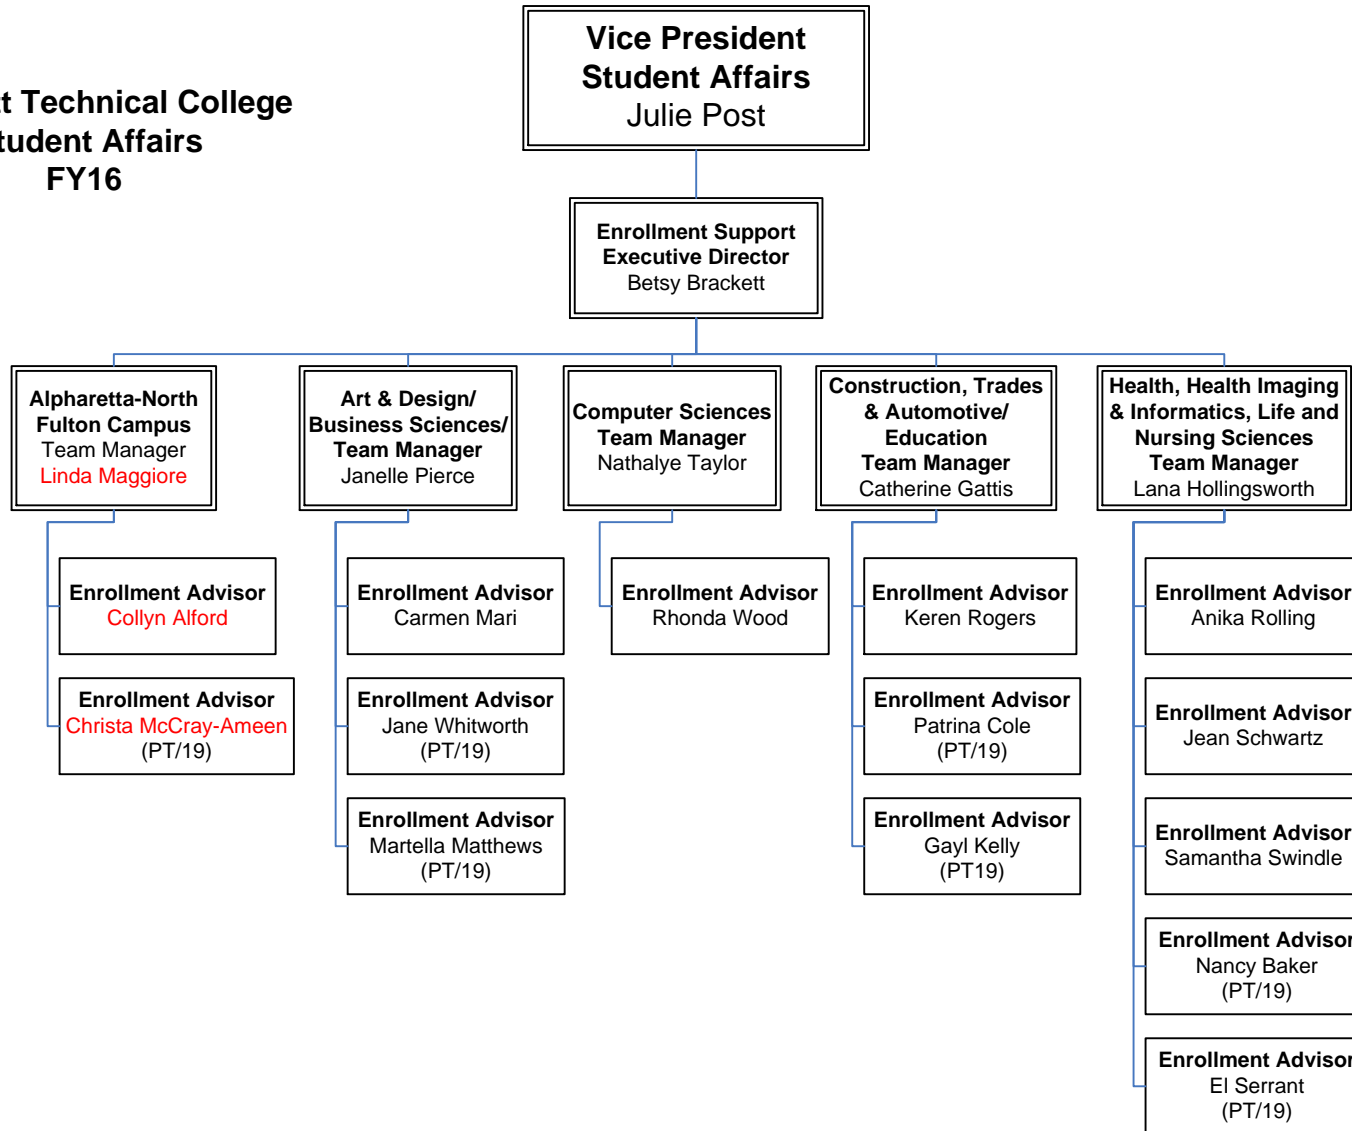

Help Desk
Coordinator
Lisa Johnson

Technology
Support Specialist
Shane Archibald
Piyush Gajjar
Matthew Miller
Sean-Jaro Swinton

**Hudgens Early
Education Center
Director
Rebecca Olson**

See separate
Organization chart

**Auxiliary Services
Bookstore
Manager**

Gwinnett Technical College Economic Development FY16

Gwinnett Technical College Institutional Advancement FY16

**Gwinnett Technical College
Student Affairs
FY 16**

**Gwinnett Technical College
Student Affairs
FY16**

**Gwinnett Technical College
Student Affairs
FY16**

**Vice President
Student Affairs
Julie Post**

**Administrative
Assistant to the VP
Kelli Louis**

**Gwinnett Technical College
D. Scott Hudgens
Early Education Center
FY16**