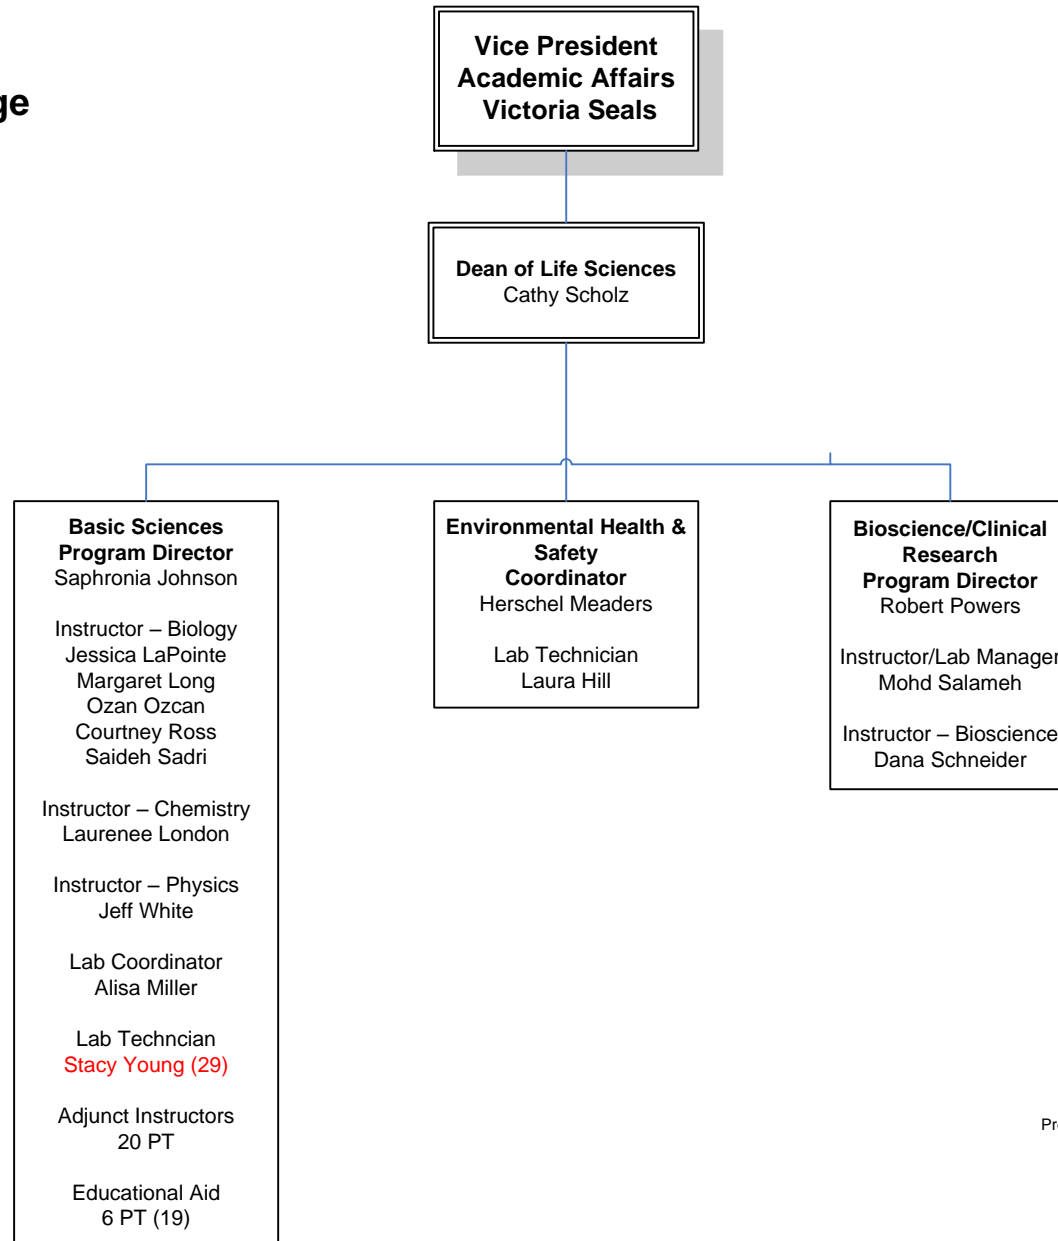

**Gwinnett Technical College
Academic Affairs
FY 2016**