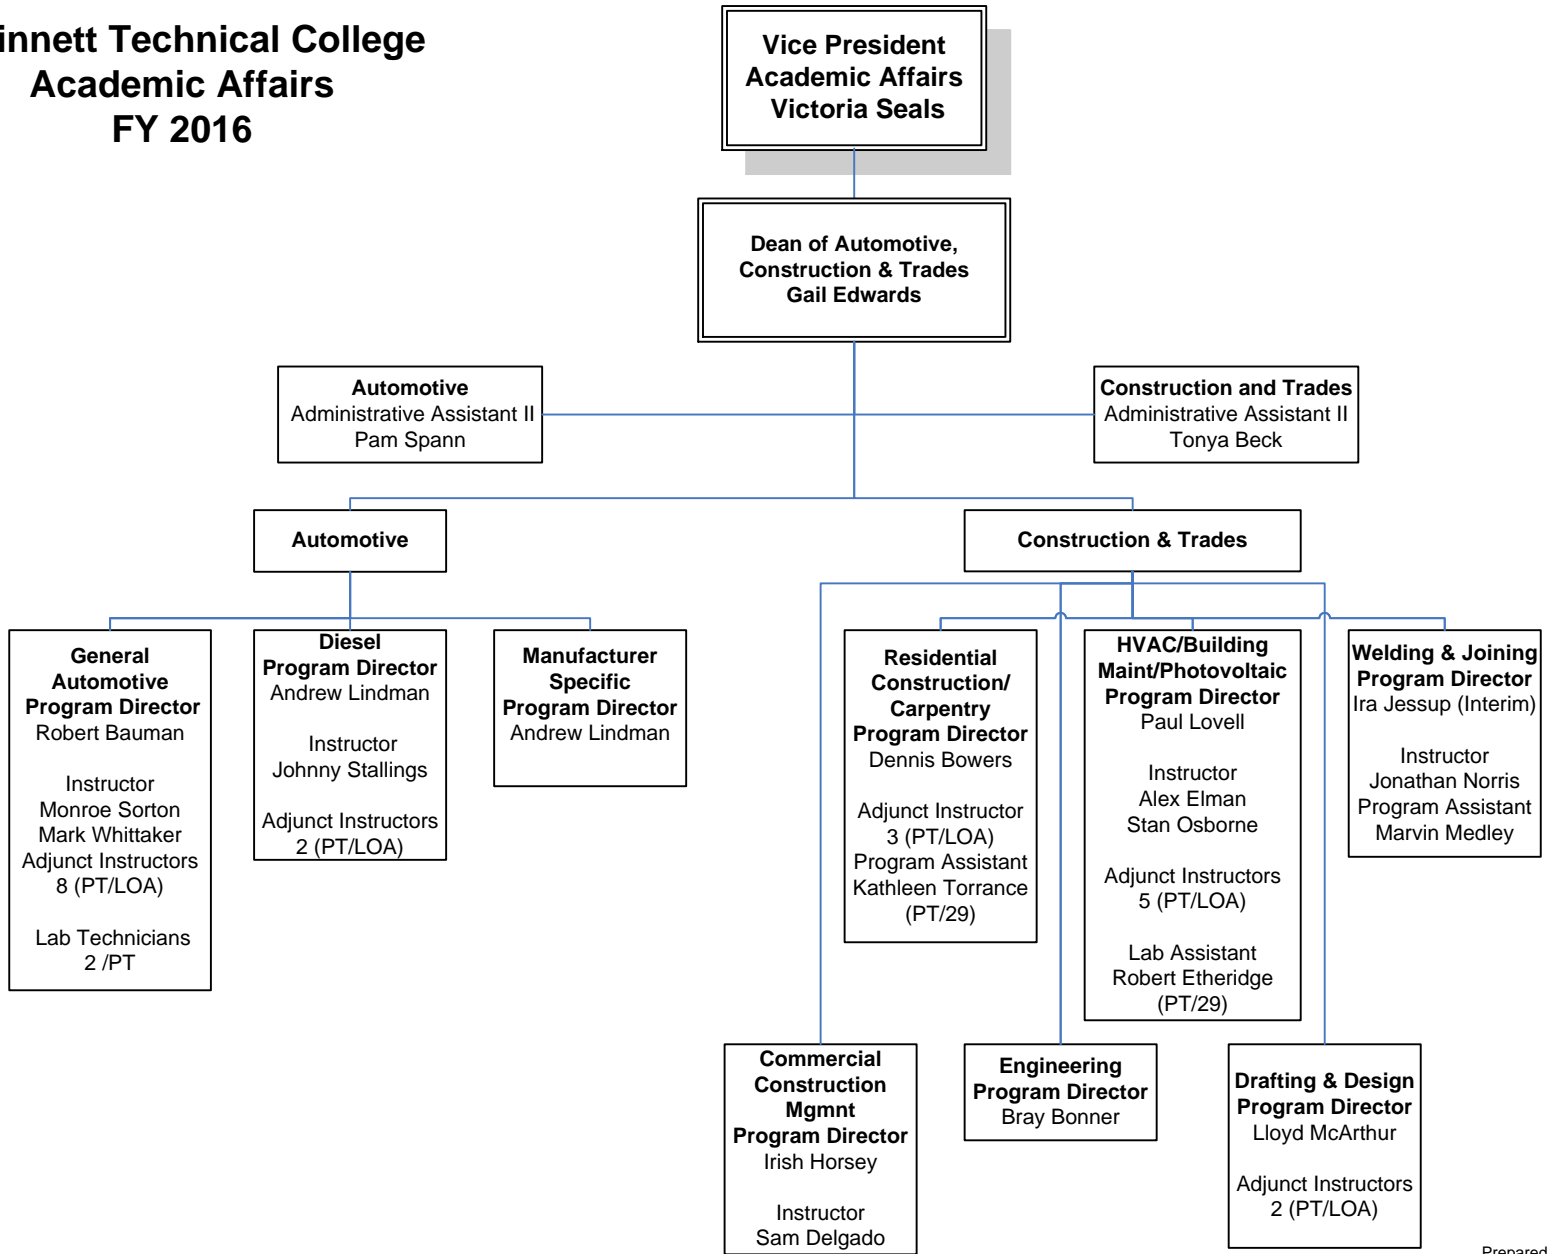

**Gwinnett Technical College
President's Office – FY16**

Gwinnett Technical College Leadership – FY16

**President
Dr. Glen Cannon**

Executive Assistant
Melissa Flanagan

Gwinnett Technical College
Academic Affairs
FY 16

**Gwinnett Technical College
Academic Affairs
FY 2016**

Prepared by HR/rcc
January 2016

**Gwinnett Technical College
Academic Affairs
FY 2016**

**Gwinnett Technical College
Academic Affairs
January 2016**