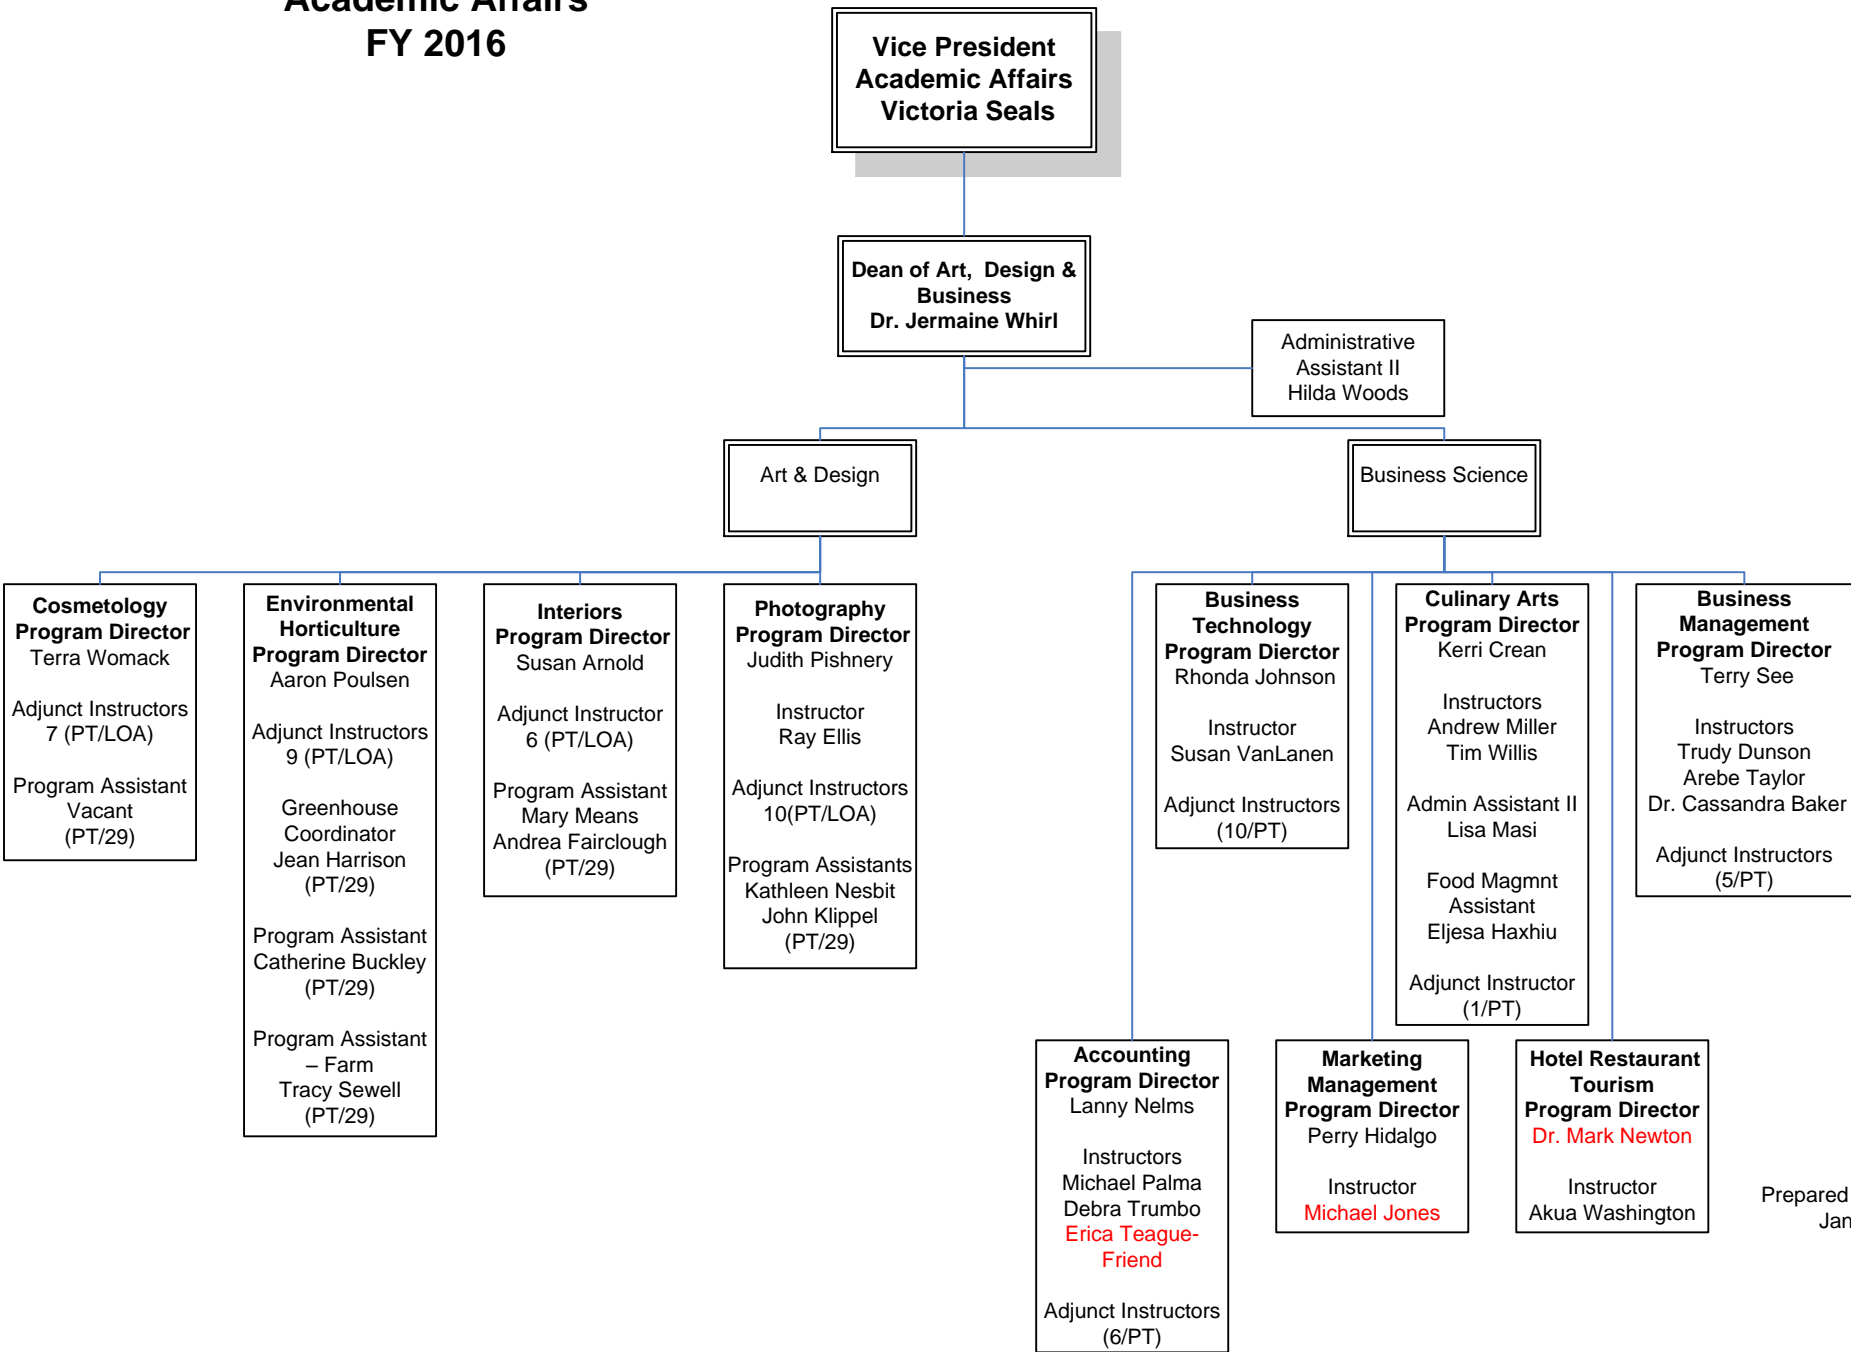

**Gwinnett Technical College
President's Office – FY16**

Gwinnett Technical College Leadership – FY16

**President
Dr. Glen Cannon**

Executive Assistant
Melissa Flanagan

Gwinnett Technical College
Academic Affairs
FY 16

**Gwinnett Technical College
Academic Affairs
FY 2016**

Prepared by HR/rcc
January 2016

**Gwinnett Technical College
Academic Affairs
FY 2016**

**Gwinnett Technical College
Academic Affairs
January 2016**