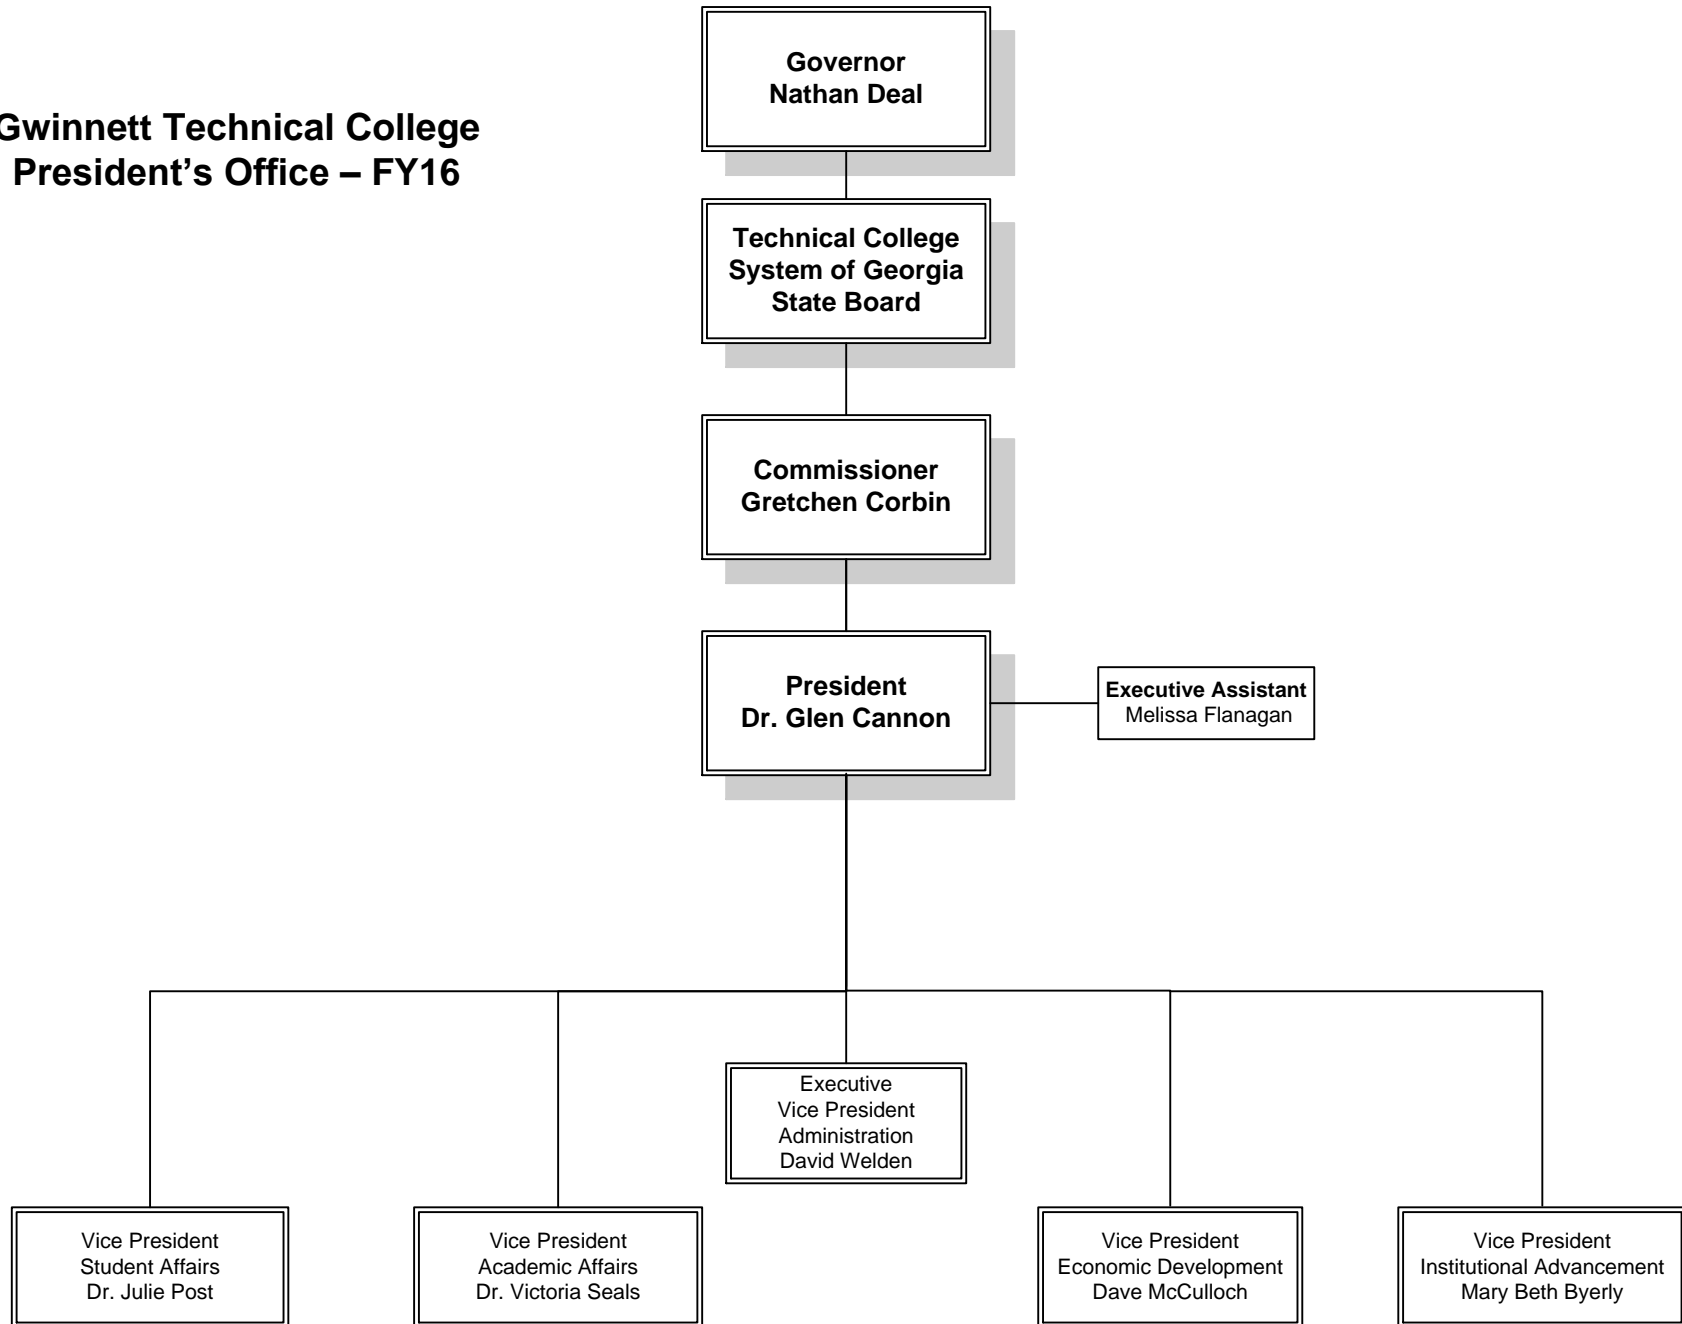

**Gwinnett Technical College
President's Office – FY16**

Gwinnett Technical College Leadership – FY16

**President
Dr. Glen Cannon**

Executive Assistant
Melissa Flanagan

Gwinnett Technical College
Academic Affairs
FY 16

**Gwinnett Technical College
Academic Affairs
FY 2016**

Prepared by HR/rcc
January 2016

**Gwinnett Technical College
Academic Affairs
FY 2016**

**Gwinnett Technical College
Academic Affairs
January 2016**