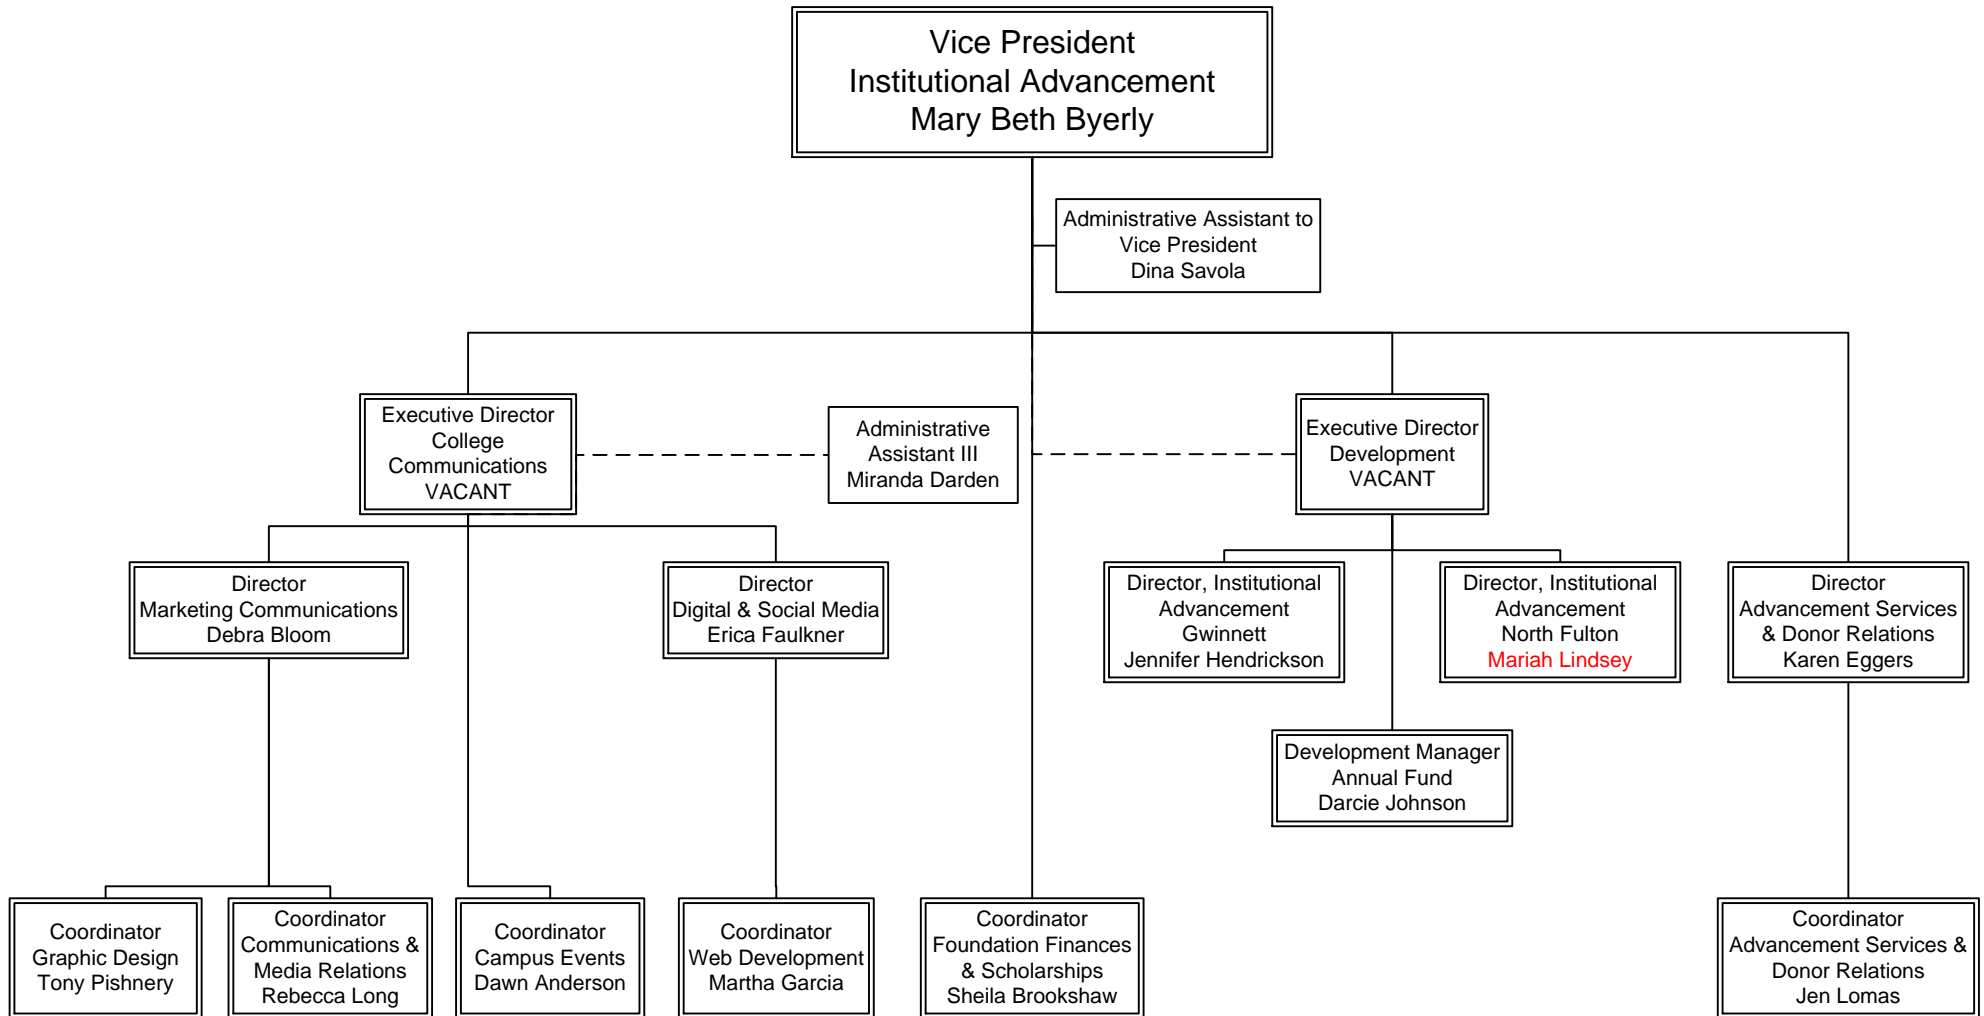

Help Desk
Coordinator
Lisa Johnson

Technology
Support Specialist
Shane Archibald
Piyush Gajjar
Matthew Miller
Sean-Jaro Swinton

**Hudgens Early
Education Center
Director
Rebecca Olson**

See separate
Organization chart

**Auxiliary Services
Bookstore
Manager**

Gwinnett Technical College Economic Development FY16

Gwinnett Technical College Institutional Advancement FY16

**Gwinnett Technical College
Student Affairs
FY 16**