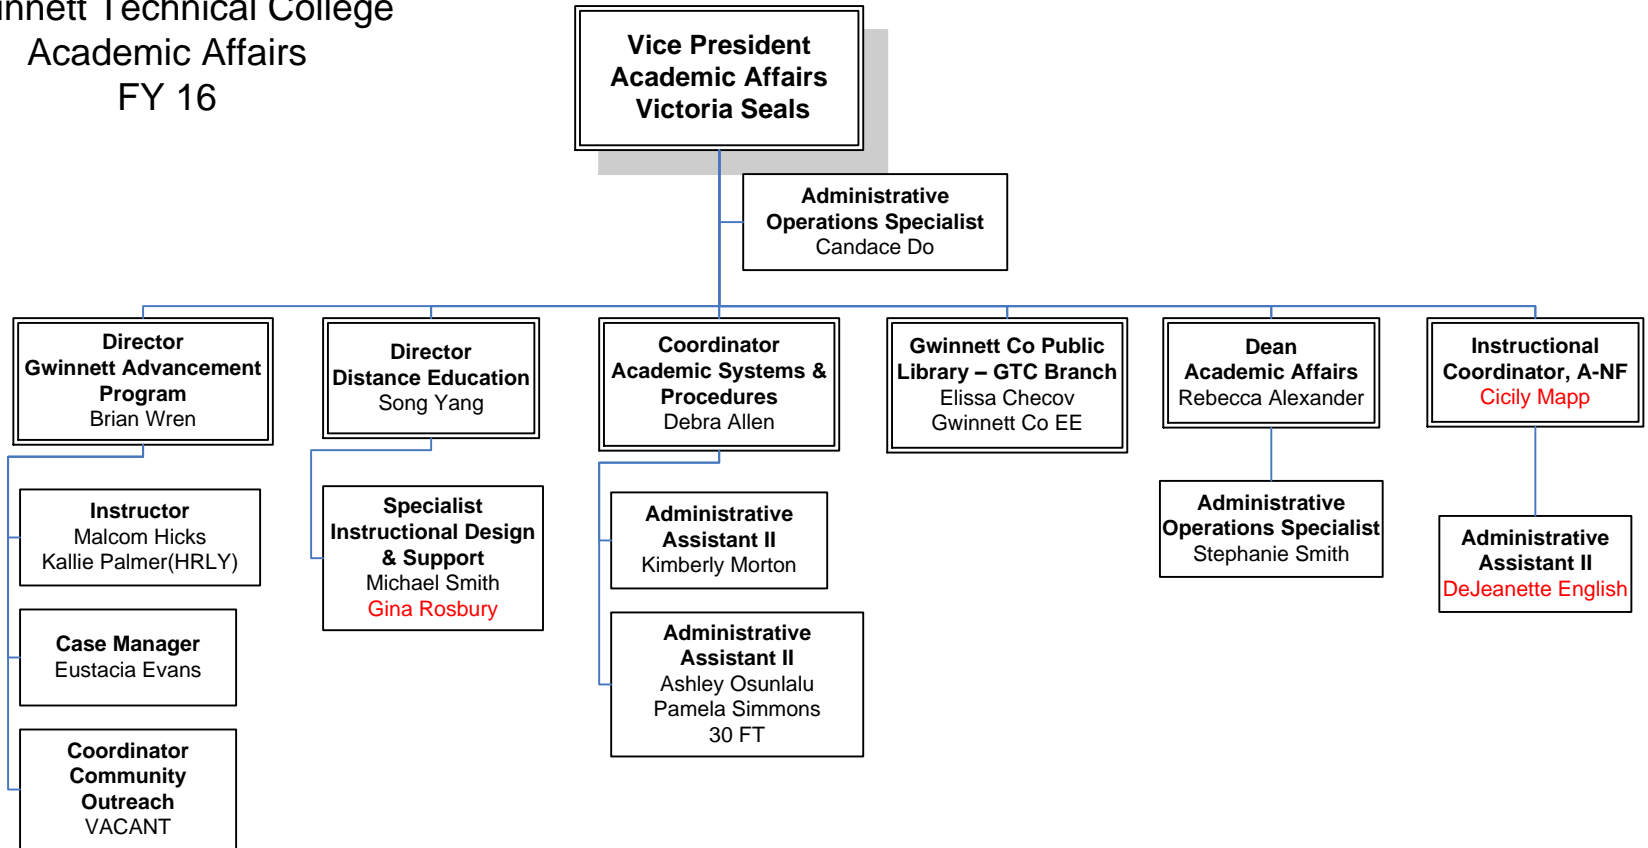

**Gwinnett Technical College
President's Office – FY16**

Gwinnett Technical College Leadership – FY16

**President
Dr. Glen Cannon**

Executive Assistant
Melissa Flanagan

Gwinnett Technical College
Academic Affairs
FY 16

**Auxiliary Services
Bookstore
Manager**

Gwinnett Technical College Economic Development FY16

Gwinnett Technical College Institutional Advancement FY16

**Gwinnett Technical College
Student Affairs
FY 16**