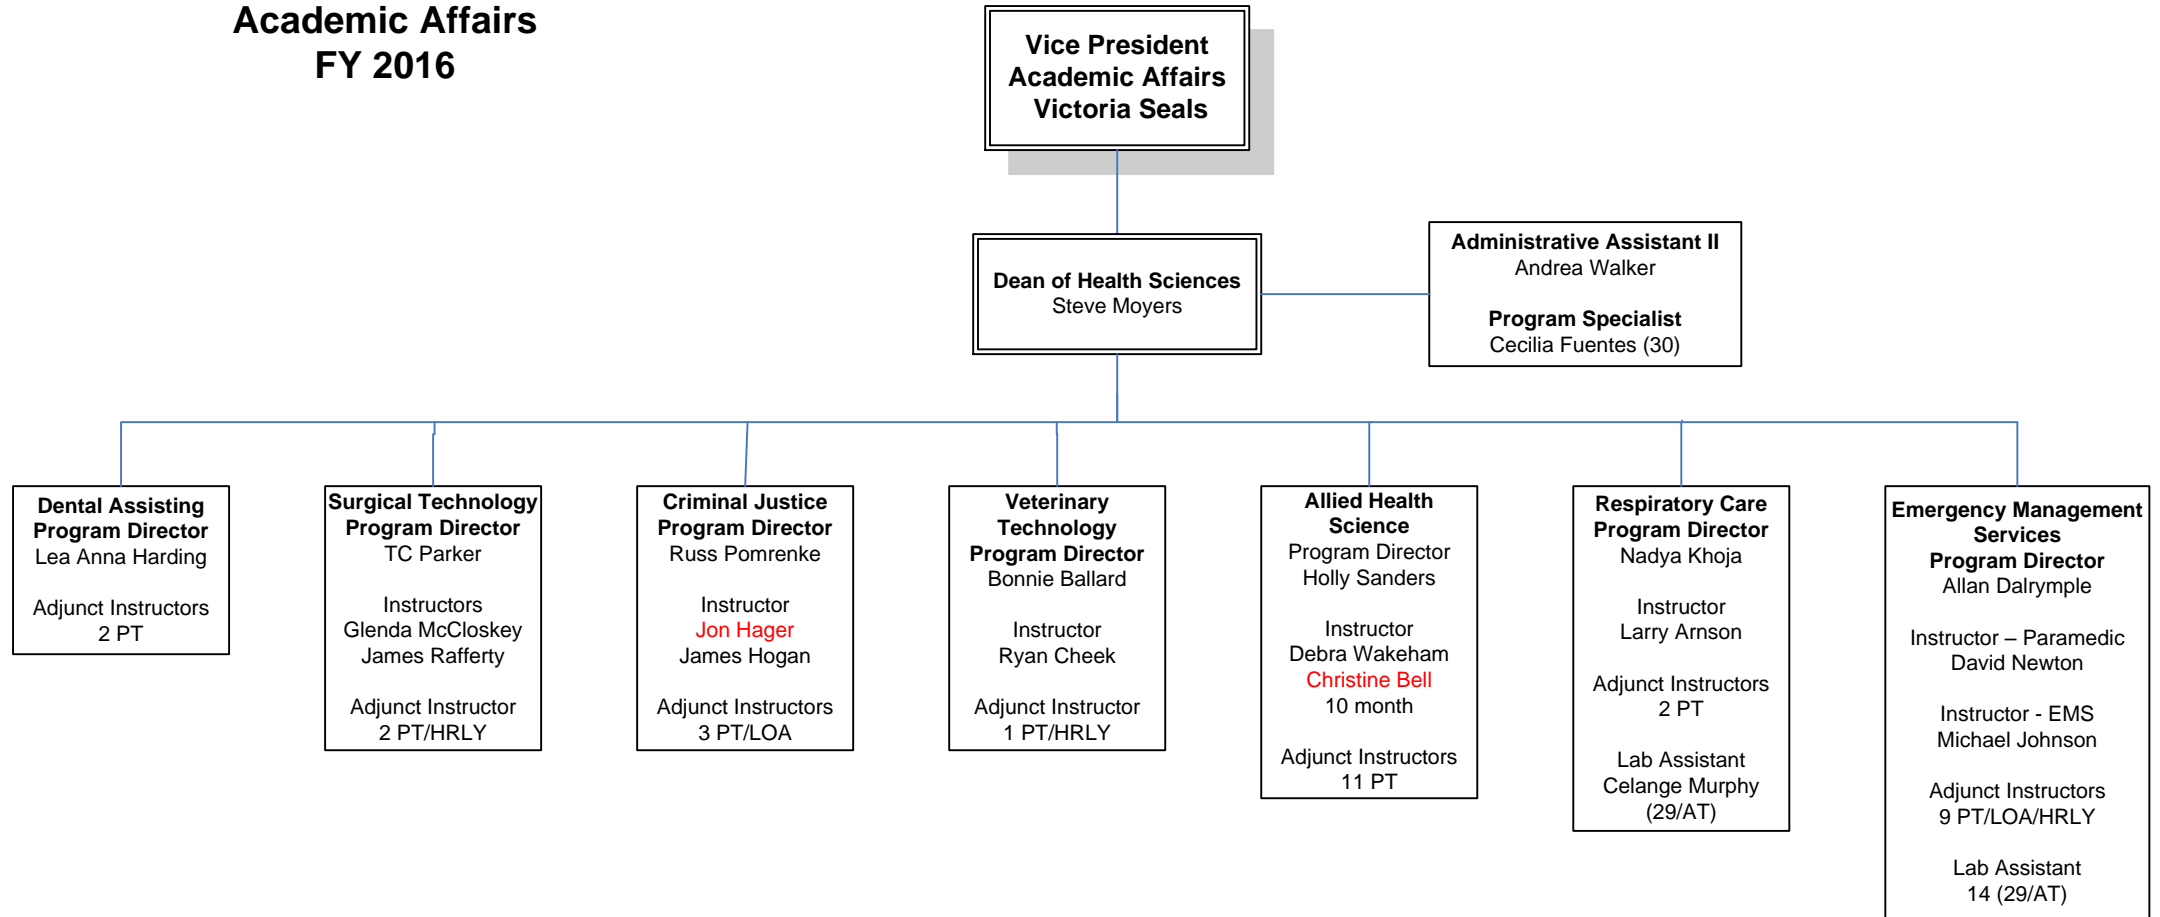

**Gwinnett Technical College
Academic Affairs
FY 2016**