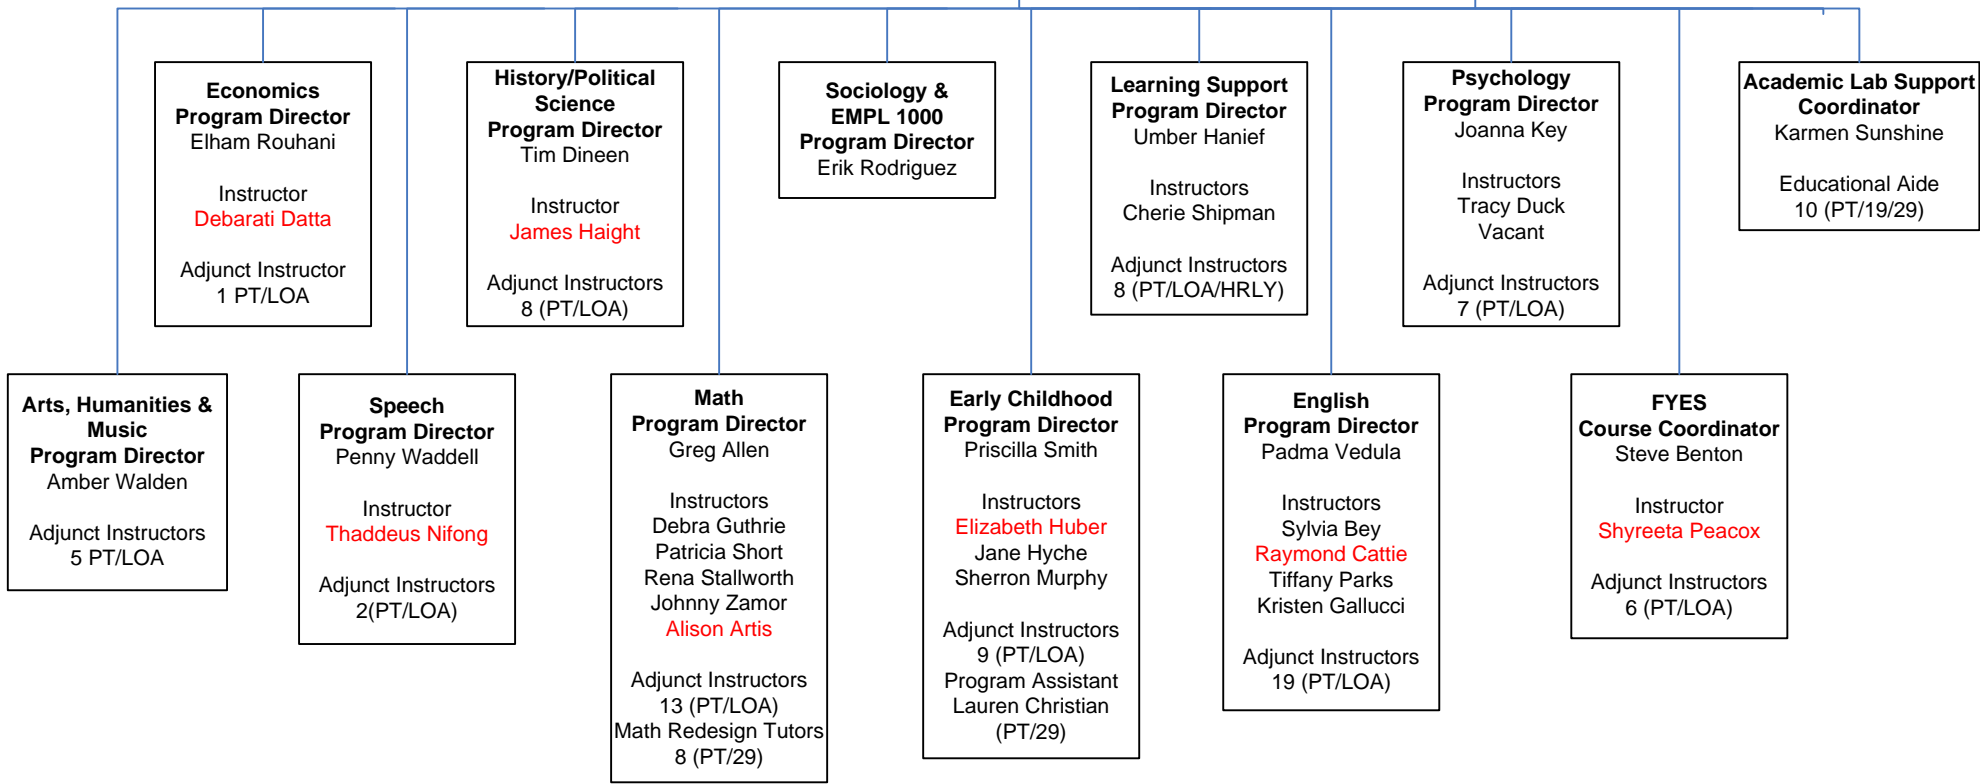

**Gwinnett Technical College
Academic Affairs
FY 2016**

Prepared by HR/rcc
January 2016

**Gwinnett Technical College
Academic Affairs
FY 2016**

**Gwinnett Technical College
Academic Affairs
January 2016**

**Gwinnett Technical College
Academic Affairs
FY 2016**

**Vice President
Academic Affairs
Victoria Seals**

Administrative Assistant II
Jennifer Fisher-Bowe

**Dean of Education
Dennis Maltais**

**Gwinnett Technical College
Academic Affairs
FY 2016**