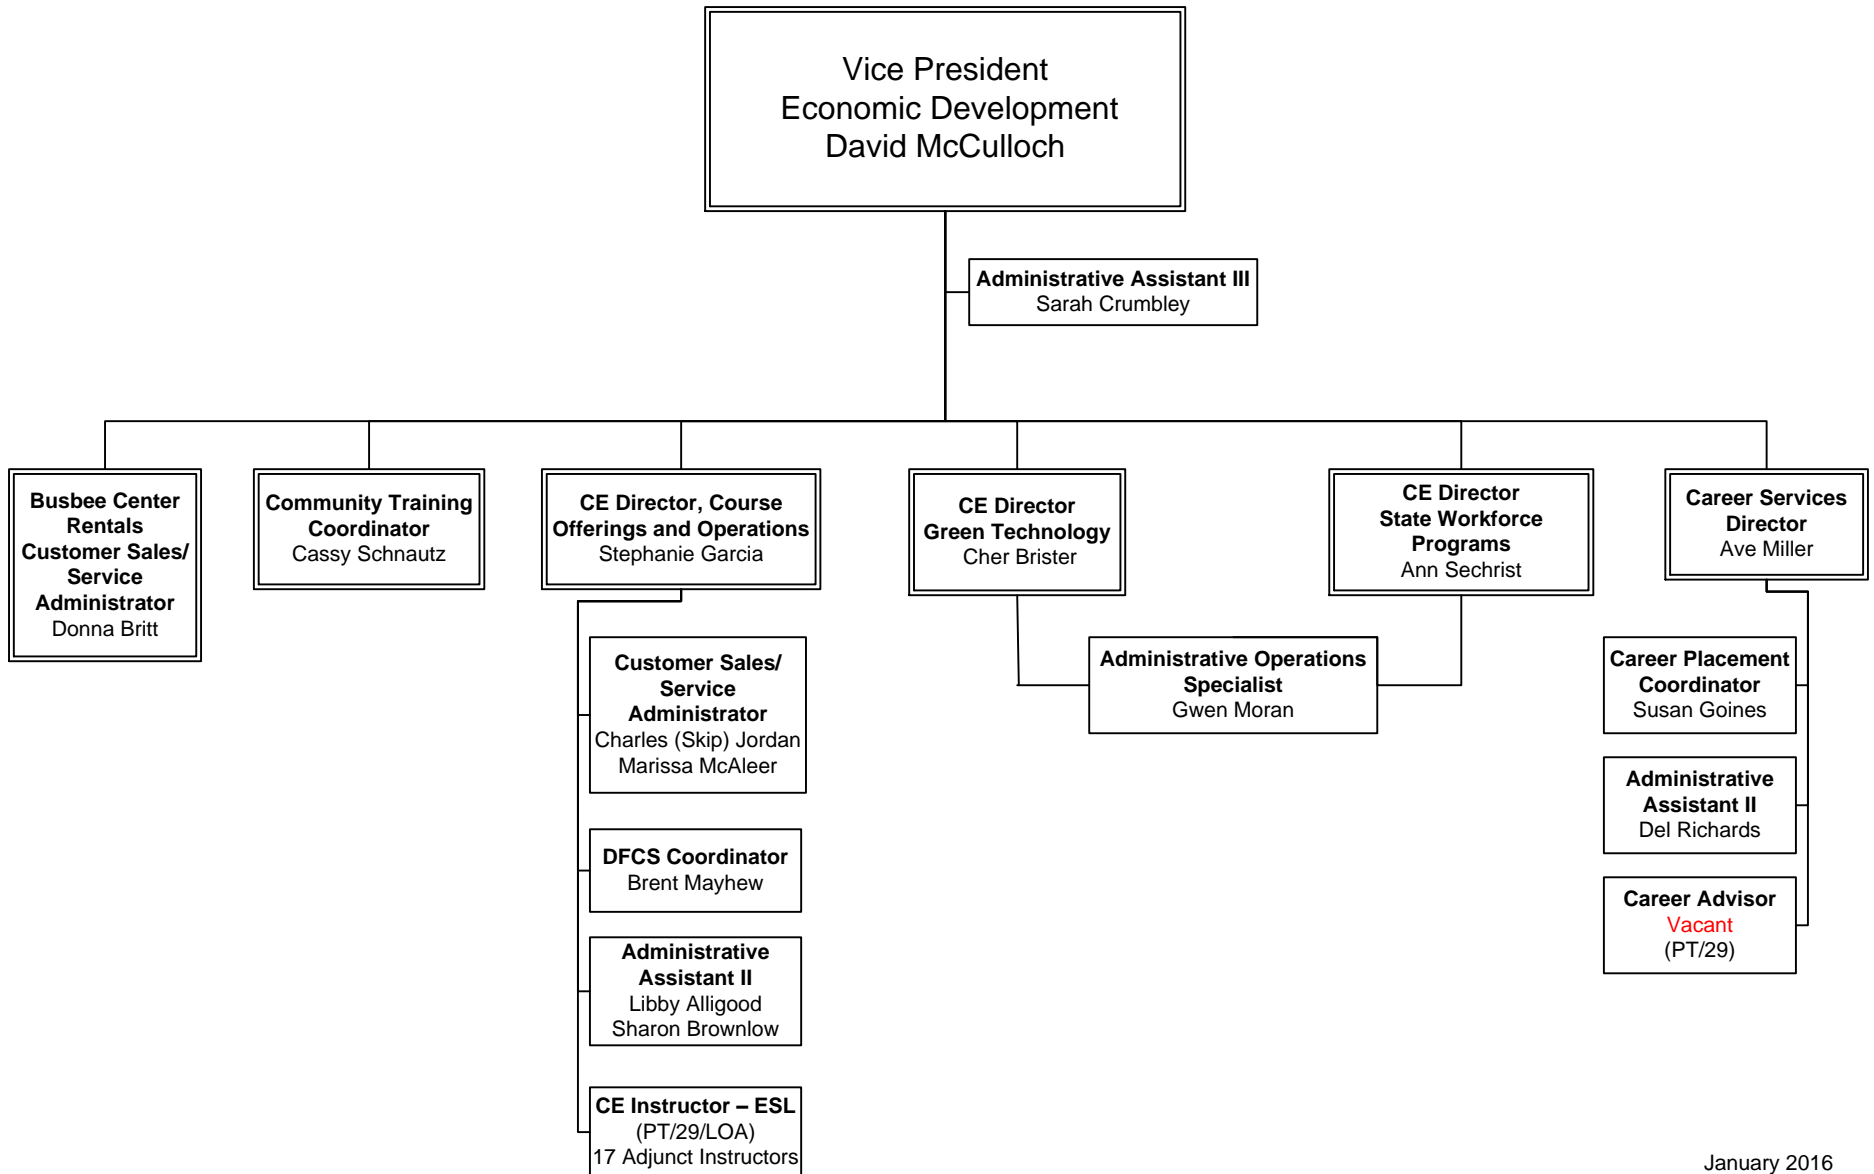

Gwinnett Technical College Economic Development FY16