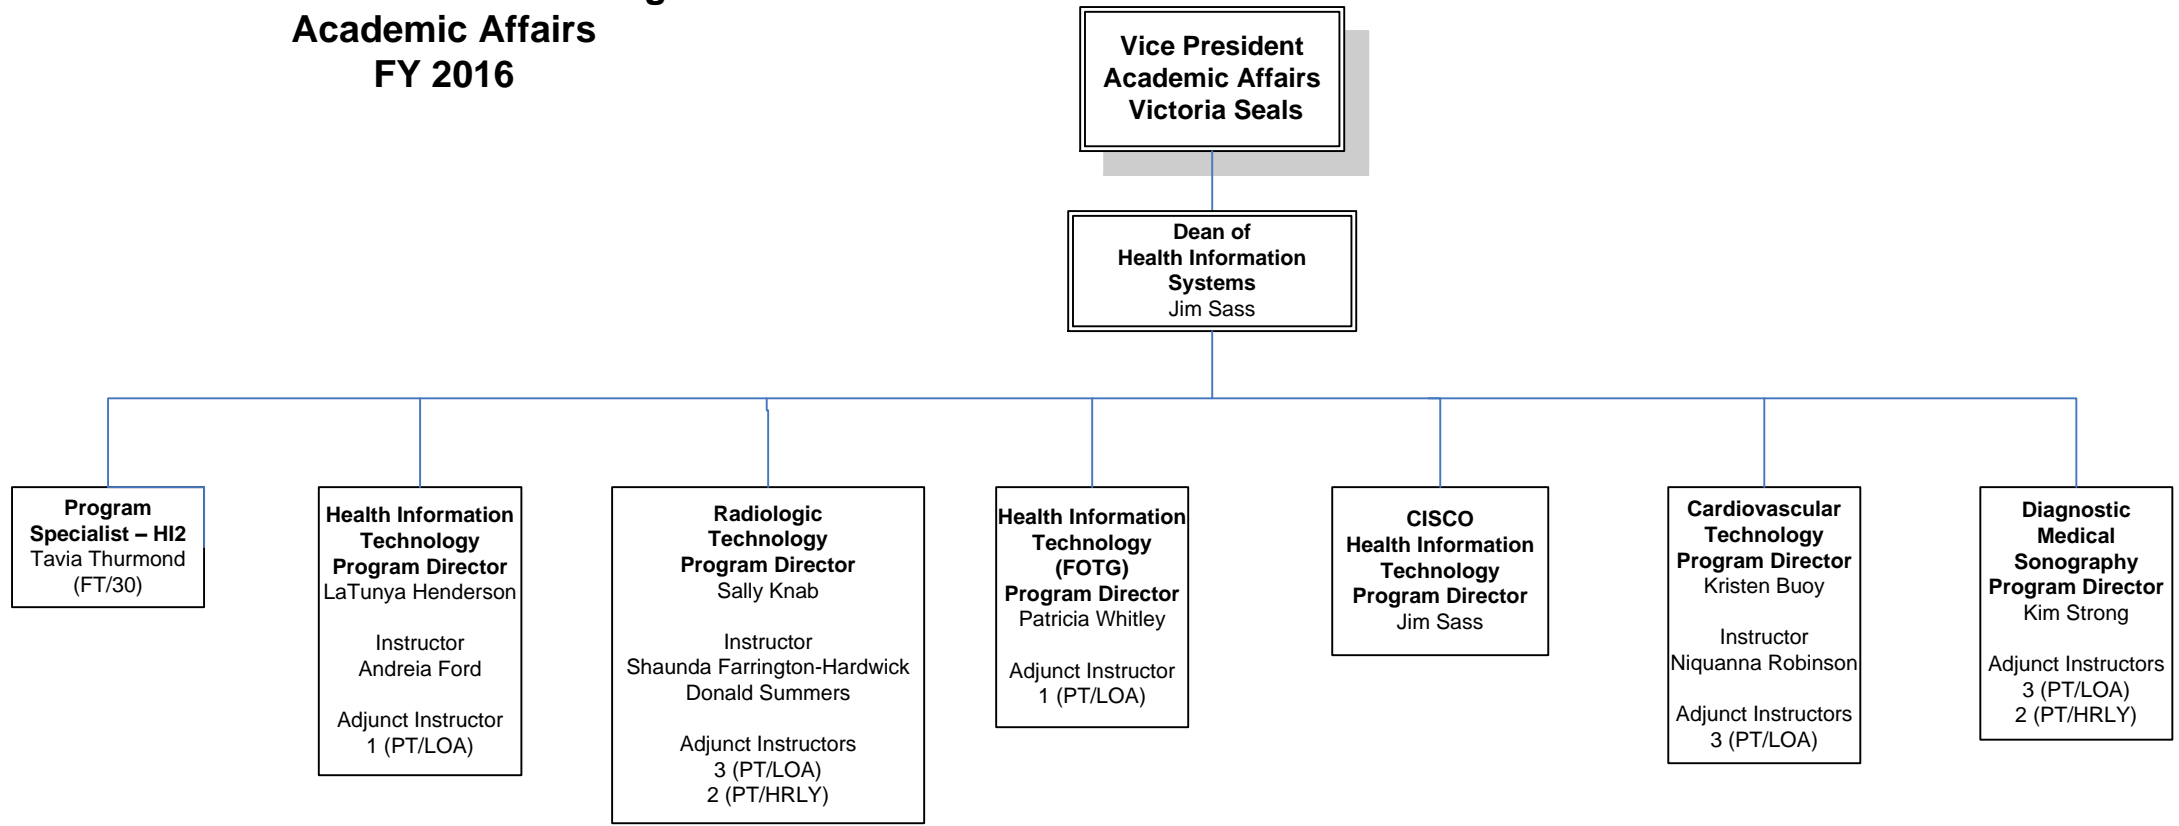

**Gwinnett Technical College
Academic Affairs
FY 2016**

**Vice President
Academic Affairs
Victoria Seals**

Administrative Assistant II
Jennifer Fisher-Bowe

**Dean of Education
Dennis Maltais**

**Gwinnett Technical College
Academic Affairs
FY 2016**