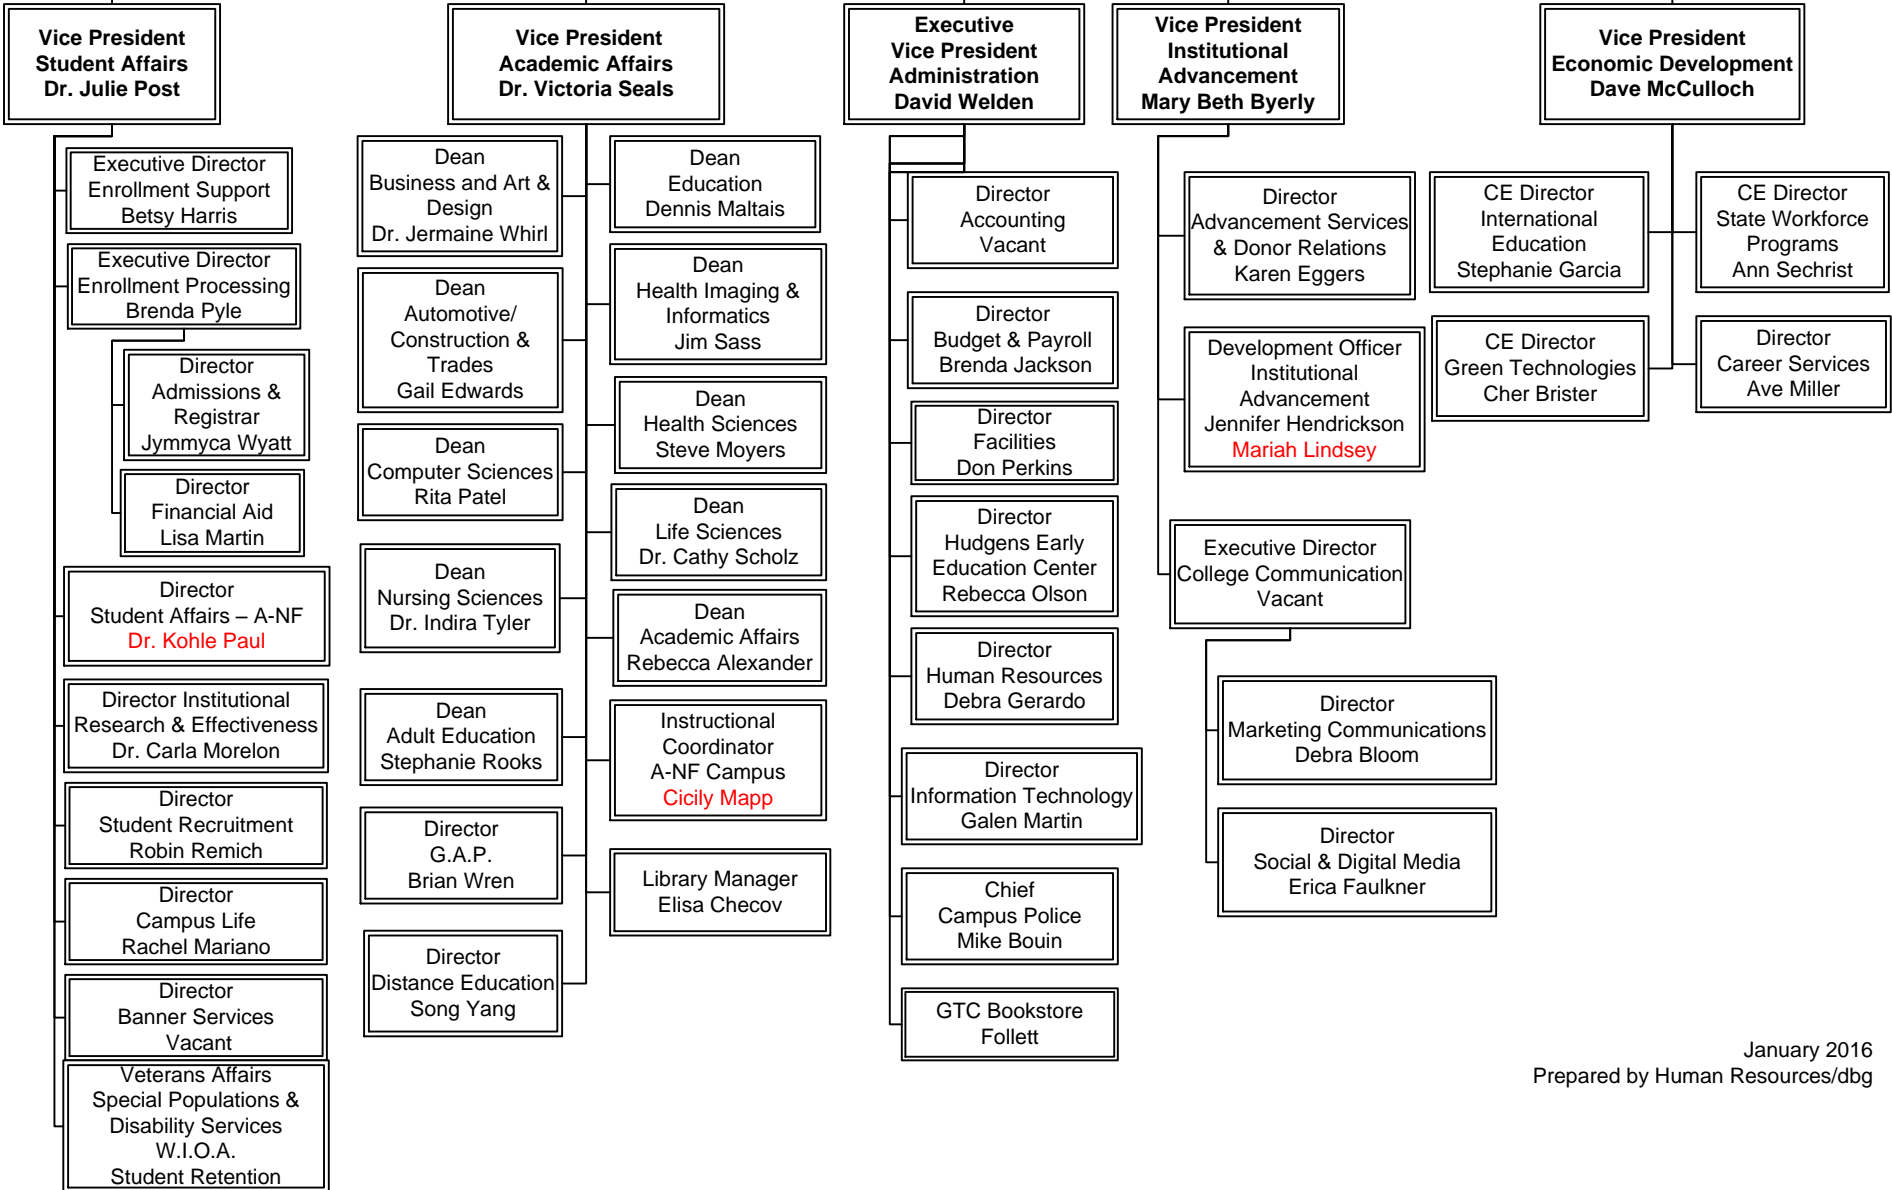

**Gwinnett Technical College
President's Office – FY16**

Gwinnett Technical College Leadership – FY16

**President
Dr. Glen Cannon**

Executive Assistant
Melissa Flanagan

Gwinnett Technical College
Academic Affairs
FY 16